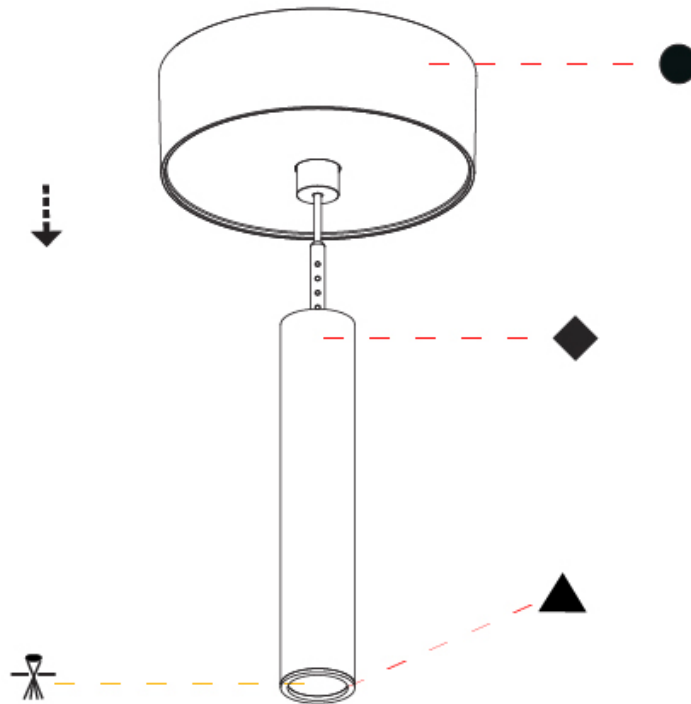

Shape: Cylinder
 Diameter (mm): 28
 Diameter (in): 1 1/8
 Height (mm): 450
 Height (in): 17 11/16
 Max. Overall Height (mm): 2450
 Max. Overall Height (in): 96 7/16
 Light Distribution: Downlight
 Weight (kg): 0.504
 Weight (lbs): 1.11
 Fixture Finish: [SSR / BKV / CWI / CRY / HAB / UFT / ITA / RUA / FTG / MYG / LOD / PUS / FRO / FUP / KIA / POP / BLS / SPG / MEY / GOH / GUM / CHC / COM / ABZ / JAG / OBR / MOS / ROR](#)
 Fixture Material: Aluminum
 Cable Details: [2000mm or 4000mm Black Cable](#)

Shape: Cylinder
 Diameter (mm): 28
 Diameter (in): 1 1/8
 Height (mm): 150
 Height (in): 11 13/16
 Max. Overall Height (mm): 2150
 Max. Overall Height (in): 84 5/8
 Light Distribution: Downlight
 Weight (kg): 0.422
 Weight (lbs): 0.93
 Diffuser: Shine Ring - Opal / Yellow / Orange / Red / Blue / Green
 Fixture Finish: SSR / BKV / CWI / CRY / HAB / UFT / ITA / RUA / FTG / MYG / LOD / PUS / FRO / FUP / KIA / POP / BLS / SPG / MEY / GOH / GUM / CHC / COM / ABZ / JAG / OBR / MOS / ROR
 Fixture Material: Aluminum
 Cable Details: 2000mm or 4000mm Cable - Color 01 to 10

OPTICAL

Optic°: 24 / 32 / 58

RATINGS AND CERTIFICATIONS

Certified By: Certified for North American Standards
 IP rating: IP20

HANGOVER PLUG SHINE MONOPOINT SURFACE CANOPY SUSPENSION

A30847-

PROJECT
TYPE
SPECIFIER
QUANTITY
DATE

Shape: Cylinder
 Diameter (mm): 28
 Diameter (in): 1 1/8
 Height (mm): 300
 Height (in): 11 13/16
 Max. Overall Height (mm): 2300
 Max. Overall Height (in): 90 7/16
 Light Distribution: Downlight
 Weight (kg): 0.63
 Weight (lbs): 1.39
 Diffuser: Shine Ring - Opal / Yellow / Orange / Red / Blue / Green
 Fixture Finish: SSR / BKV / CWI / CRY / HAB / UFT / ITA / RUA / FTG / MYG / LOD / PUS / FRO / FUP / KIA / POP / BLS / SPG / MEY / GOH / GUM / CHC / COM / ABZ / JAG / OBR / MOS / ROR
 Fixture Material: Aluminum
 Cable Details: 2000mm or 4000mm Black Cable