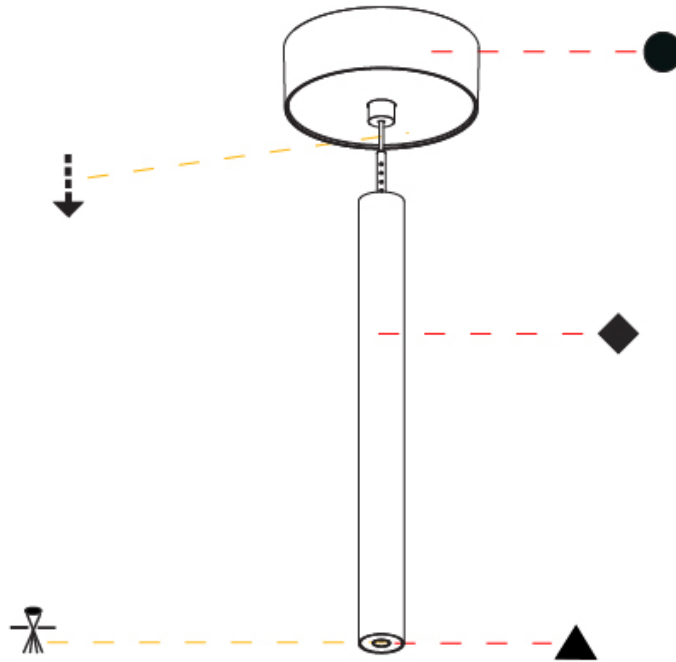

Shape: Cylinder
 Diameter (mm): 28
 Diameter (in): 1 1/8
 Height (mm): 300
 Height (in): 11 13/16
 Max. Overall Height (mm): 2300
 Max. Overall Height (in): 90 3/16
 Light Distribution: Downlight
 Weight (kg): 0.75
 Weight (lbs): 1.65
 Fixture Finish: SSR / BKV / CWI / CRY / HAB / UFT / ITA / RUA / FTG / MYG / LOD / PUS / FRO / FUP / KIA / POP / BLS / SPG / MEY / GOH / GUM / CHC / COM / ABZ / JAG / OBR / MOS / ROR
 Fixture Material: Aluminum
 Cable Details: 2000mm or 4000mm Black Cable

OPTICAL

Optic°: 24 / 32 / 34 / 55 / 58

RATINGS AND CERTIFICATIONS

Certified By: Certified for North American Standards
 IP rating: IP20

HANGOVER PLUG MONOPOINT SURFACE CANOPY SUSPENSION

A30845-

PROJECT
TYPE
SPECIFIER
QUANTITY
DATE

Shape: Cylinder
 Diameter (mm): 28
 Diameter (in): 1 1/8
 Height (mm): 450
 Height (in): 17 11/16
 Max. Overall Height (mm): 2450
 Max. Overall Height (in): 96 7/16
 Light Distribution: Downlight
 Weight (kg): 0.504
 Weight (lbs): 1.11
 Fixture Finish: [SSR / BKV / CWI / CRY / HAB / UFT / ITA / RUA / FTG / MYG / LOD / PUS / FRO / FUP / KIA / POP / BLS / SPG / MEY / GOH / GUM / CHC / COM / ABZ / JAG / OBR / MOS / ROR](#)
 Fixture Material: Aluminum
 Cable Details: [2000mm or 4000mm Black Cable](#)